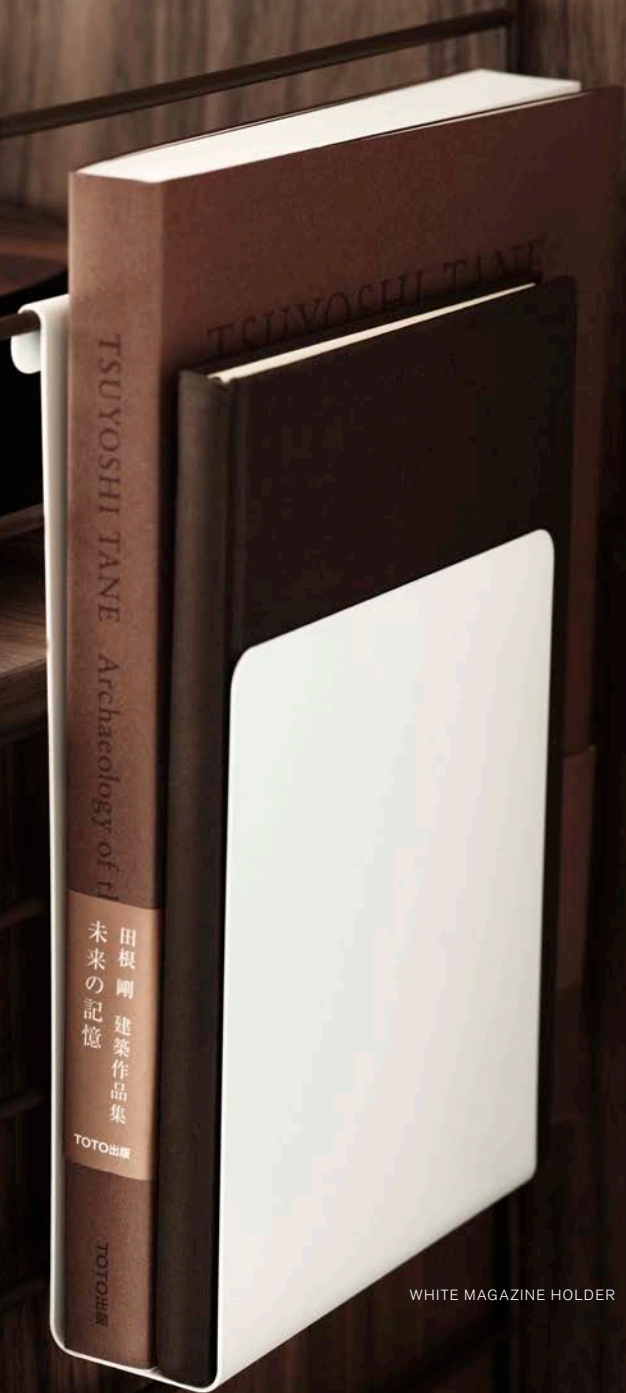

# Kitchen

NEW. KNIFE HOLDER IN SOLID OAK

BOTTLE TRAY IN WHITE

NEW. BROWN PANELS

WALL PANELS. H 50CM

CHESTS OF DRAWERS IN WALNUT

NEW. BROWN PANELS

WHITE MAGAZINE HOLDER