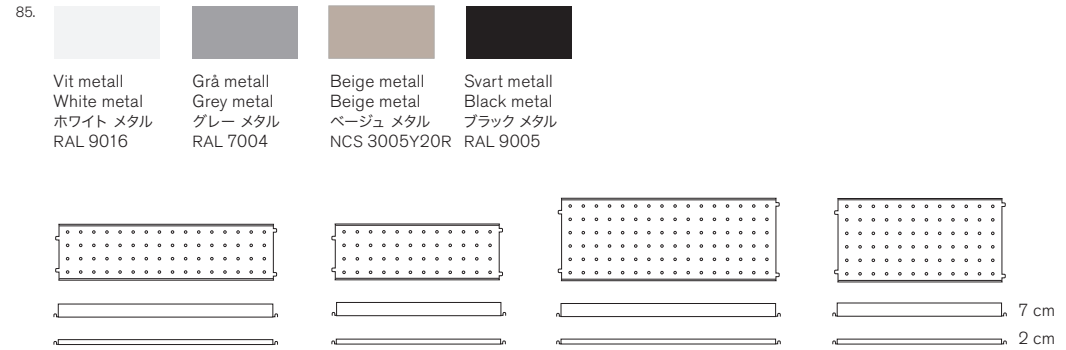

String® System

String® was born in 1949. That year, Sweden's biggest publishing house, Bonniers, arranged a competition to design a new bookshelf. The challenge was to come up with a design that combined extraordinary functionality with a distinctly modern look. The winning entry was String®, designed by Nisse and Kajsa Strinning. Of course, nobody could ever have imagined that the bookshelf would go on to win numerous international prizes and still be loved and much sought-after more than 70 years later.

While new functions, materials and colours are introduced continuously, the basic design of String® hasn't changed at all. And all the parts are still made in Sweden. The String® System can be configured in thousands of ways. No one has ever tried them all.

Hyllplan metall
1-pack
Shelf metal
1-pack
メタルシェルフ
1 枚入
78x20 cm

Hyllplan metall
1-pack
Shelf metal
1-pack
メタルシェルフ
1 枚入
58x20 cm

Hyllplan metall
1-pack
Shelf metal
1-pack
メタルシェルフ
1 枚入
78x30 cm

Hyllplan metall
1-pack
Shelf metal
1-pack
メタルシェルフ
1 枚入
58x30 cm

Skohylla (metall)
1-pack
Shoe shelf (metal)
1-pack
シューズラック (メタル)
1 枚入
78x30 cm

Skohylla (metall)
1-pack
Shoe shelf (metal)
1-pack
シューズラック (メタル)
1 枚入
58x30 cm