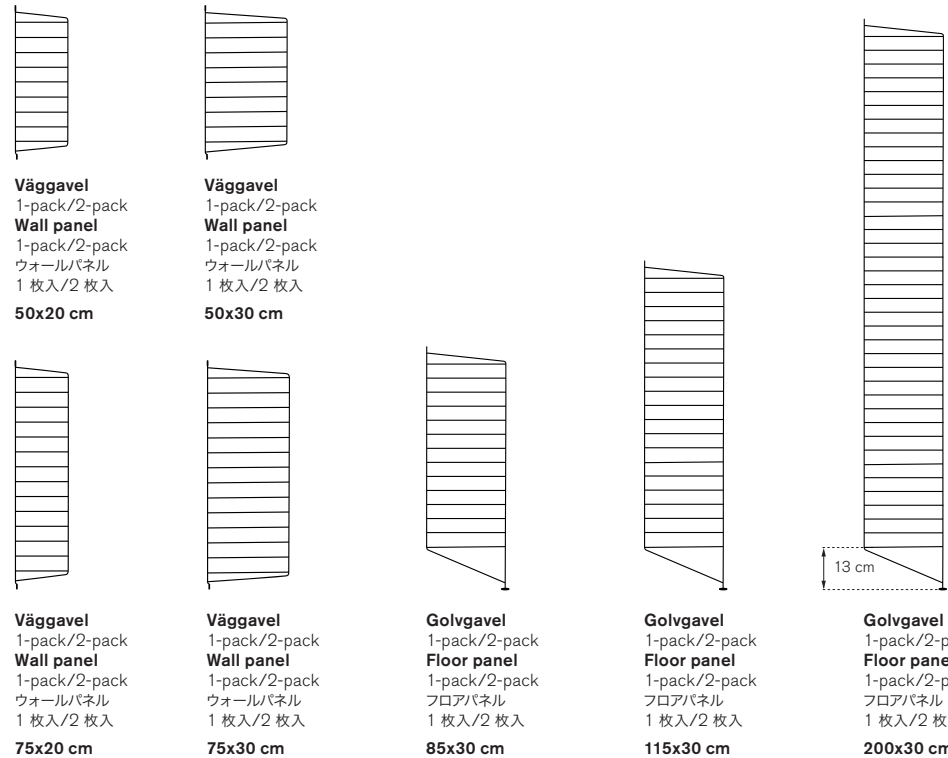

String® System

String® was born in 1949. That year, Sweden's biggest publishing house, Bonniers, arranged a competition to design a new bookshelf. The challenge was to come up with a design that combined extraordinary functionality with a distinctly modern look. The winning entry was String®, designed by Nisse and Kajsa Strinning. Of course, nobody could ever have imagined that the bookshelf would go on to win numerous international prizes and still be loved and much sought-after more than 70 years later.

While new functions, materials and colours are introduced continuously, the basic design of String® hasn't changed at all. And all the parts are still made in Sweden. The String® System can be configured in thousands of ways. No one has ever tried them all.

Hyllplan metall
1-pack
Shelf metal
1-pack
メタルシェルフ
1 枚入
78x20 cm

Hyllplan metall
1-pack
Shelf metal
1-pack
メタルシェルフ
1 枚入
58x20 cm

Hyllplan metall
1-pack
Shelf metal
1-pack
メタルシェルフ
1 枚入
78x30 cm

Hyllplan metall
1-pack
Shelf metal
1-pack
メタルシェルフ
1 枚入
58x30 cm

Skohylla (metall)
1-pack
Shoe shelf (metal)
1-pack
シューズラック (メタル)
1 枚入
78x30 cm

Skohylla (metall)
1-pack
Shoe shelf (metal)
1-pack
シューズラック (メタル)
1 枚入
58x30 cm